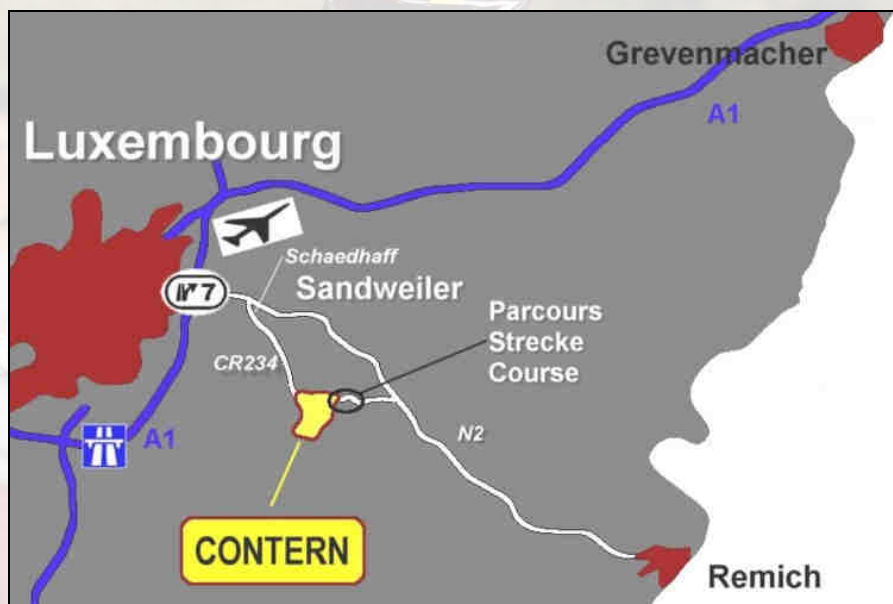

ACCESS, PARKING, INFRASTRUCTURES :

- **Contern** is located 10 km at the East of Luxembourg-town and 5 km from the airport. To go there, you can take the exit 7 "Sandweiler - Remich" on the motorway A1 Luxembourg - Trier, then take the National road 2 direction Sandweiler until the roundabout "Scheedhaff". There, you can take the CR234 to Contern.

- **Start and Finish** are in the rue de Moutfort in Contern, at the exit of the village in direction of Moutfort.
- The **permanent office** is in a bus situated in the rue de Moutfort, next to the entrance to the course coming from Contern. It is open between 11h00 and 16h30 o'clock.
- **Showers and changing rooms** are in the Sports Centre « Um Ewent », situated 41, rue de Syren in L-5316 Contern (Table tennis hall).
- Possible **Anti-doping controls** are in the Sports Centre « Um Ewent », situated 41, rue de Syren in L-5316 Contern (Table tennis hall).
- **Parking spots for the riders** are in the **rue de Moutfort**, between the intersection with the rue von der Feltz and the beginning of the course (**P1**), next to the **old Sports Centrum** in the rue des Sports (**P2**) as well as next to the old primary school and on the new parking "**A Kreimech**" (**P3**), both situated in the rue de Moutfort in Contern. Please respect the traffic signs.
- **Parking for spectators** are in the **Industrial Zone in Contern**, rue Weiergewann and rue Edmond Reuter as well as next to the **Sports Centre « Um Ewent »**, situated 41, rue de Syren in Contern. From there, the course can be reached by foot in about one kilometer. Inside the village of Contern, a few parking spots are available, but **the traffic signs must be strictly respected**.
- The CR234 between Contern and Moutfort is closed for all road traffic between 10h00 and 17h00 o'clock