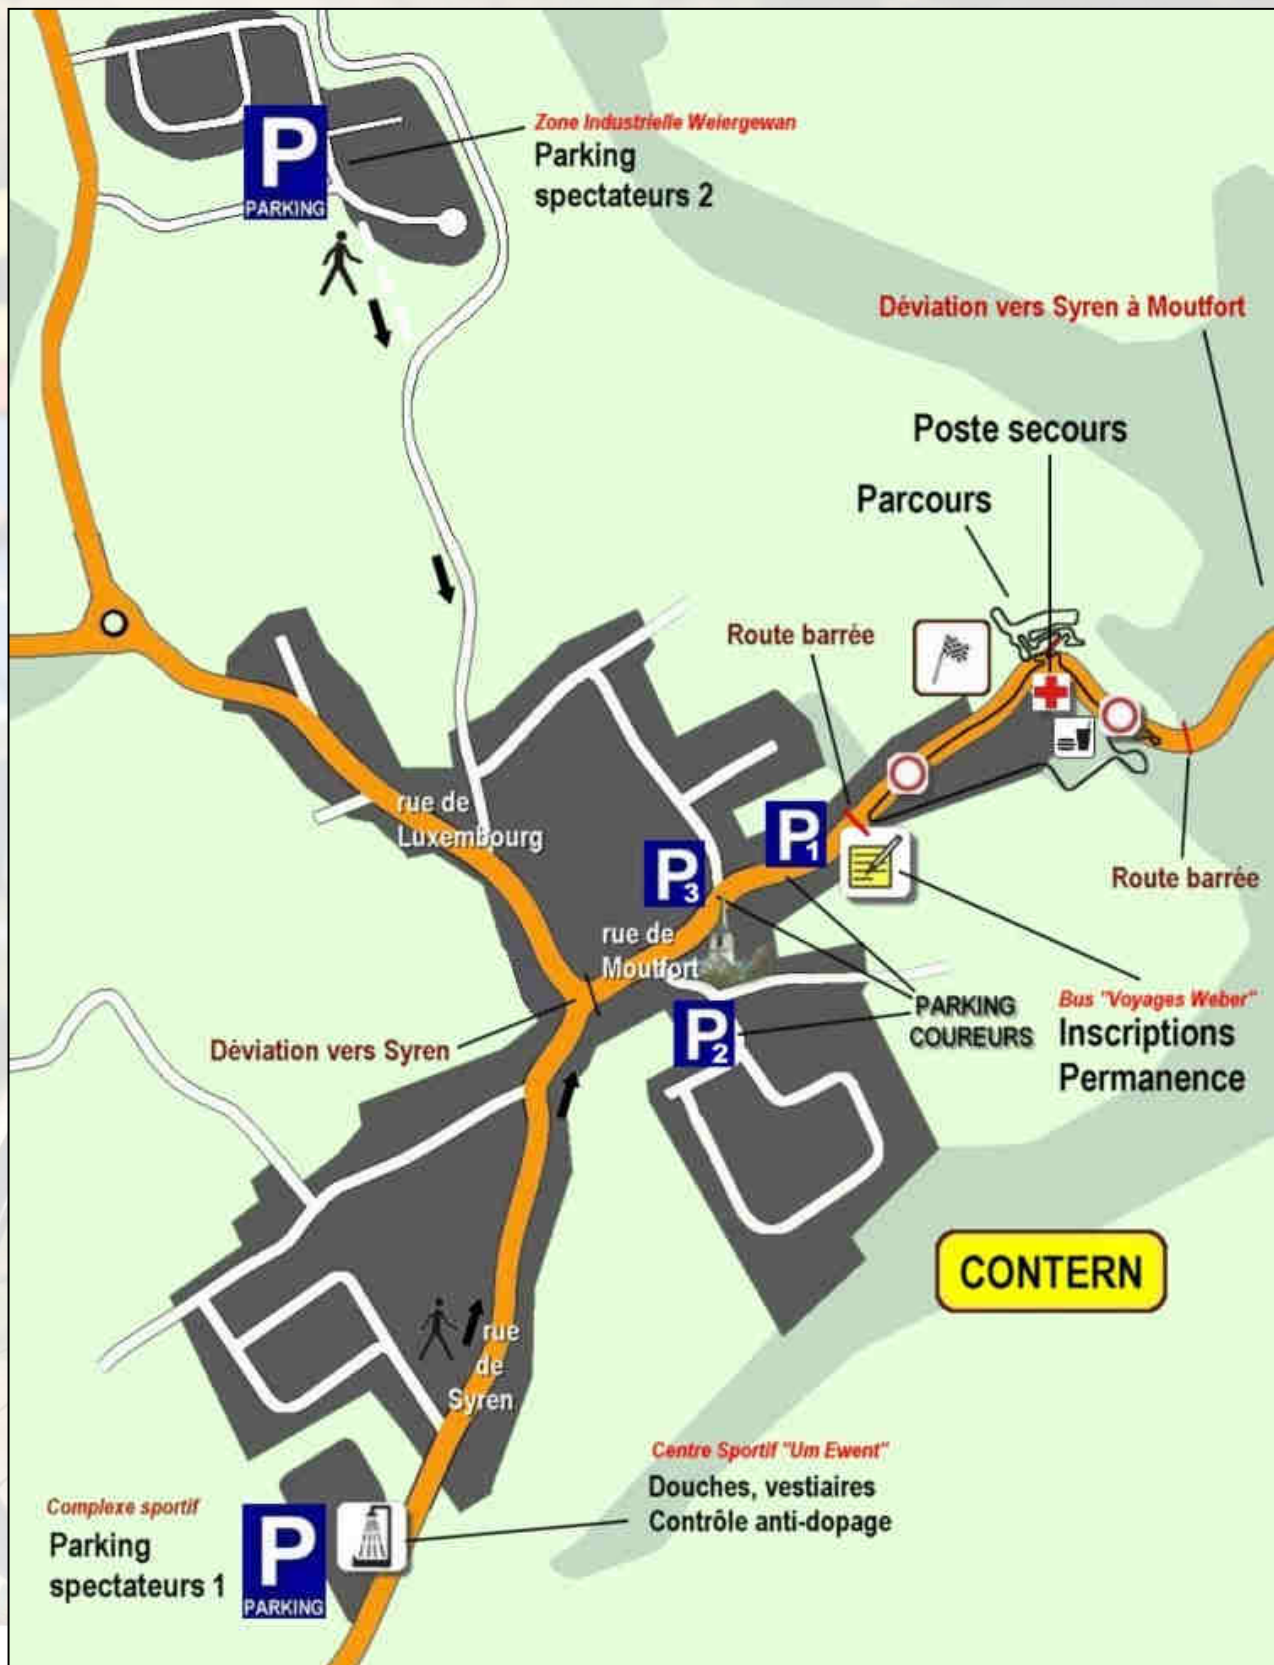

DIMANCHE
27.10.24
SUNDAY - SONNTAG

CYCLO-CROSS INTERNATIONAL

CONTERN

avec le support de l'Administration Communale de Contern

en collaboration avec le supporterclub AB Contern

<http://www.accontern.lu>

f [accontern](#)

[ACCContern](#)

[gpcontern](#)