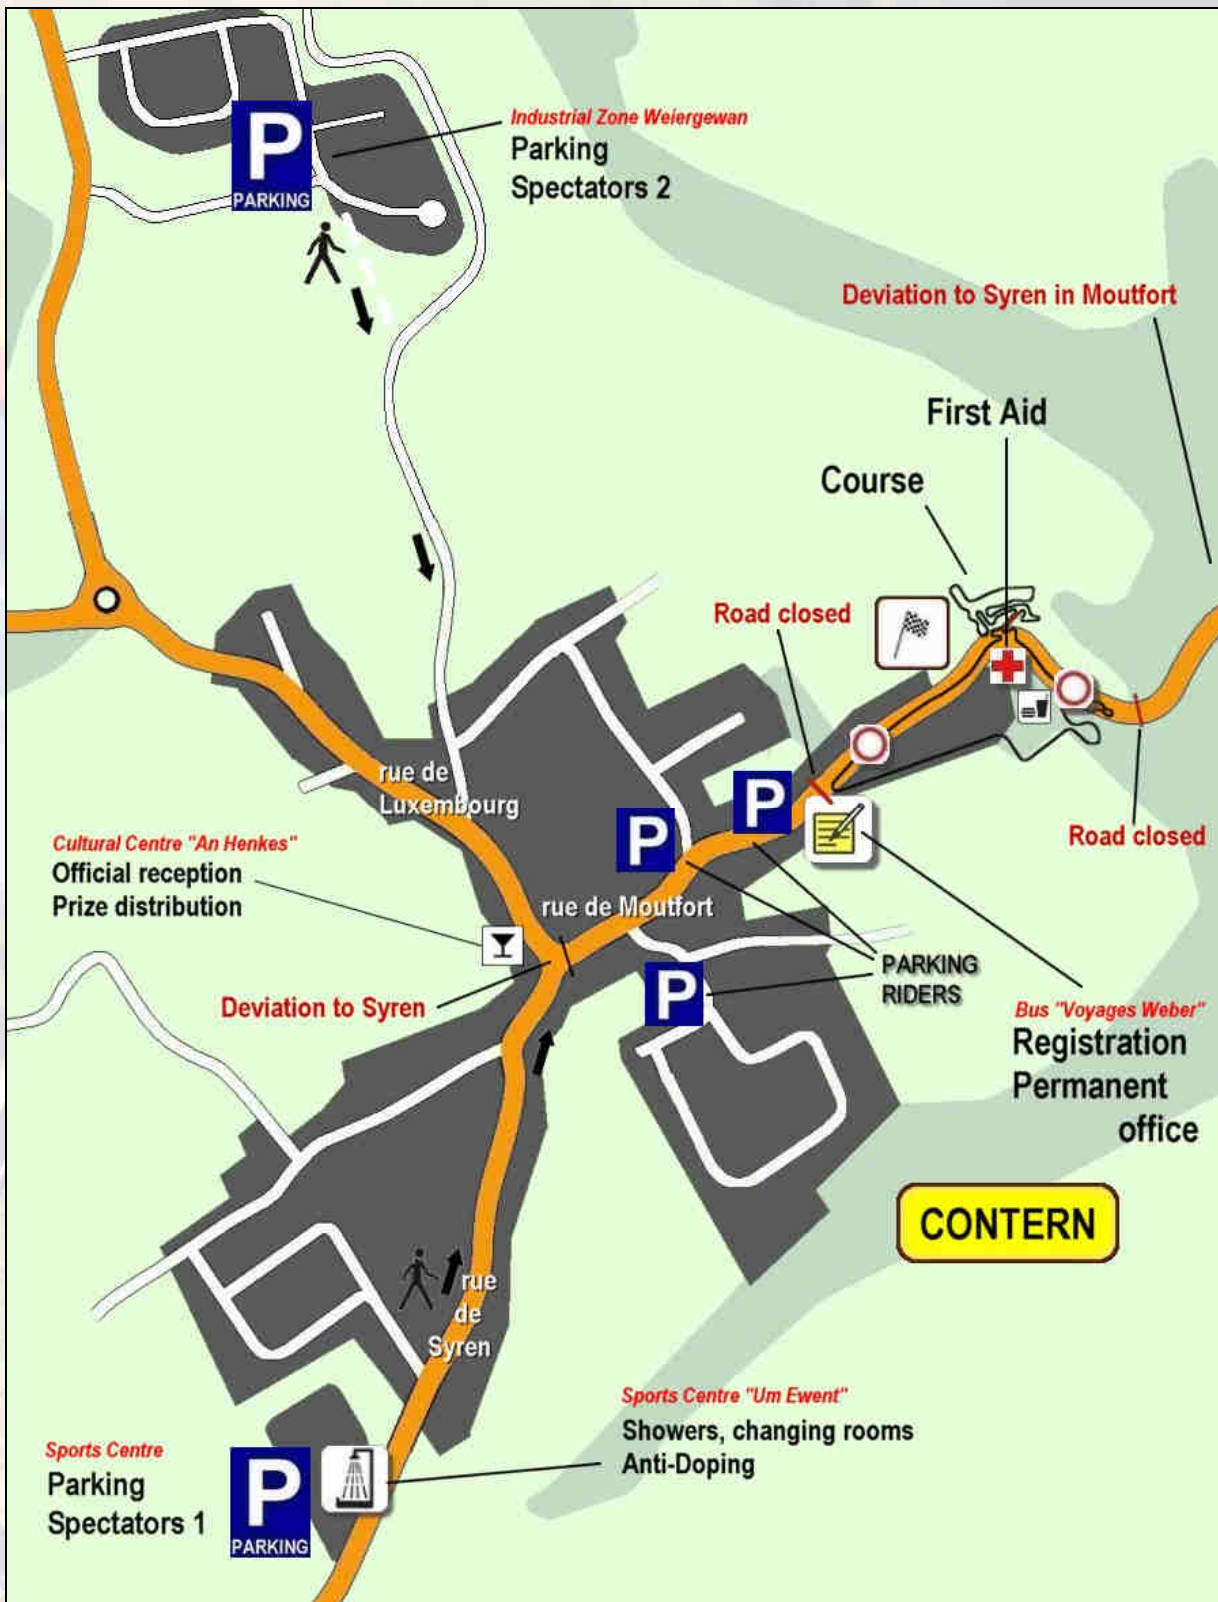

27.10.19

CYCO-CROSS INTERNATIONAL

CONTERN

SOUVENIR MARCEL GILLES

ARNOLD KONTZ CYCLES

CO MAT Howald / Luxembourg
tél: (+352) 49 61 21 www.comat.lu

avec le support de l'Administration Communale de Contern

manufaktur

en collaboration avec le supporterclub AB Contern

<http://www.accontern.lu>

f [accontern](#)

[ACCContern](#)

[gpcontern](#)