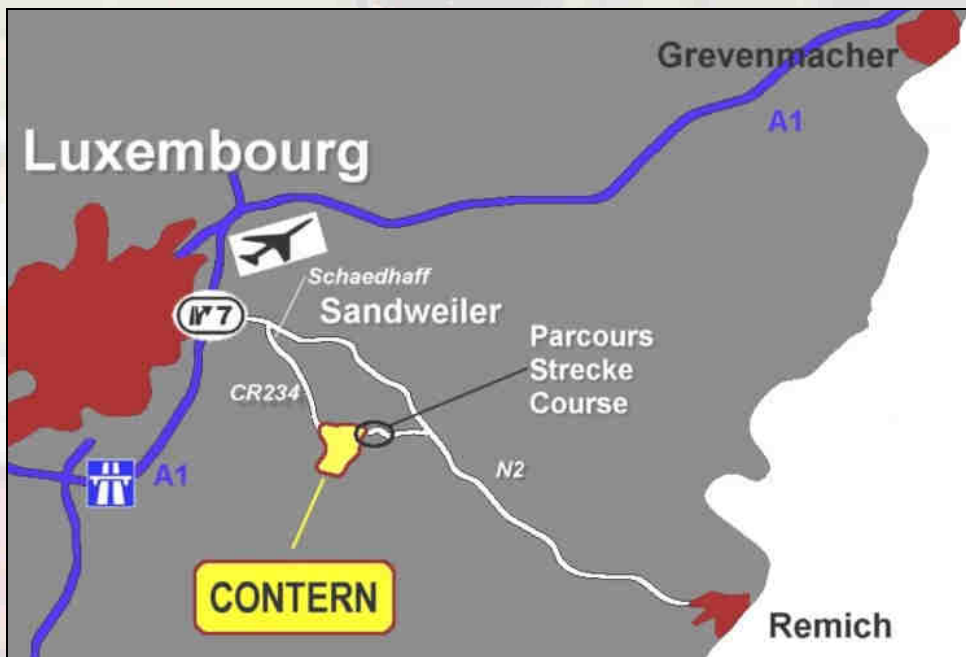

27.10.19

CYCLO-CROSS INTERNATIONAL

CONTERN

SOUVENIR MARCEL GILLES

ACCESS, PARKING, INFRASTRUCTURES :

- **Contern** is located 10 km at the East of Luxembourg-town and 5 km from the airport. To go there, you can take the exit 7 "Sandweiler - Remich" on the motorway A1 Luxembourg - Trier, then take the National road 2 direction Sandweiler until the roundabout "Scheedhaff". There, you can take the CR234 to Contern.

- **Start and Finish** are in the rue de Moutfort in Contern, at the exit of the village in direction of Moutfort.
- The **permanent office** is in a bus situated in the rue de Moutfort, next to the entrance to the course coming from Contern. It is open between 11h00 and 16h30 o'clock.
- **Showers and Changing rooms** as well as possible **anti-doping** controls are in the Sports Centre « Um Ewent », situated 41, rue de Syren in L-5316 Contern.
- **Parking places for the riders** are in the rue de Moutfort in Contern, between the crossing with the rue von der Feltz and the beginning of the course, as well as in front of the old primary school rue de Moutfort and next to the old Sports Centrum, rue des Sports in Contern.
- **Parkings places for spectators** are next to the Sports centre « Um Ewent » rue de Syren, coming from the directions Moutfort (via deviation) and Syren as well as in the **Industrial Zone** in Contern, rue **Weiergewann** and rue Edmond Reuter, coming from Sandweiler or Alzingen. From these two points, the course can be reached by foot in about one kilometer. Inside the village of Contern, only few parking spots are available, **and the traffic signs must be strictly followed.**
- The CR234 between Contern and Moutfort is closed for all road traffic between 10h00 and 17h00 o'clock