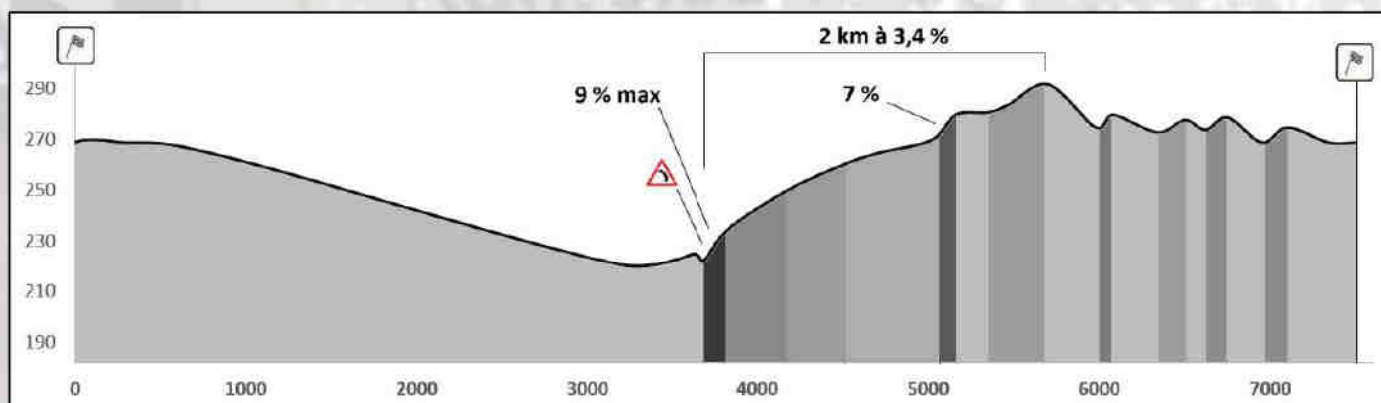

Course 1 (7,5 km) :

CATEGORIES AND TIMES

FRIDAY, JUNE 24, 2016

Time-trial all categories

16h30 – 21h00

MAP AND PROFILE

DETAILED COURSE

km	Altitude	Place / road	Crossroads	Remark
0	269 m	BERBOURG		Start in front of Centre Beaufepaire
		CR137 Schoulstrooss	road to Lellig	↑
3,2	221 m	CR137 x CR139		
		CR137 from Berbourg	CR139 to Lellig	↑
		CR137 to Manternach		
3,7	222 m	MANTERNACH		
		CR137 lechternacherwee	Aale Berbourger Wee	⚠ ⚠ →
		Aale Berbourger Wee	road to Manternach	↑
7,3	269 m	BERBOURG		
		Neie Wee	CR137D Neie Wee	⚠ →
		CR137D Neie Wee	CR137 Schoulstrooss	⚠ →
7,5	269 m	CR137 Schoulstrooss		Finish in front of Centre Beaufepaire

DANGEROUS POINTS

3,7	222 m	MANTERNACH		
		CR137 lechternacherwee	Aale Berbourger Wee	⚠ ⚠ →
7,3	269 m	BERBOURG		
		Neie Wee	CR137D Neie Wee	⚠ →