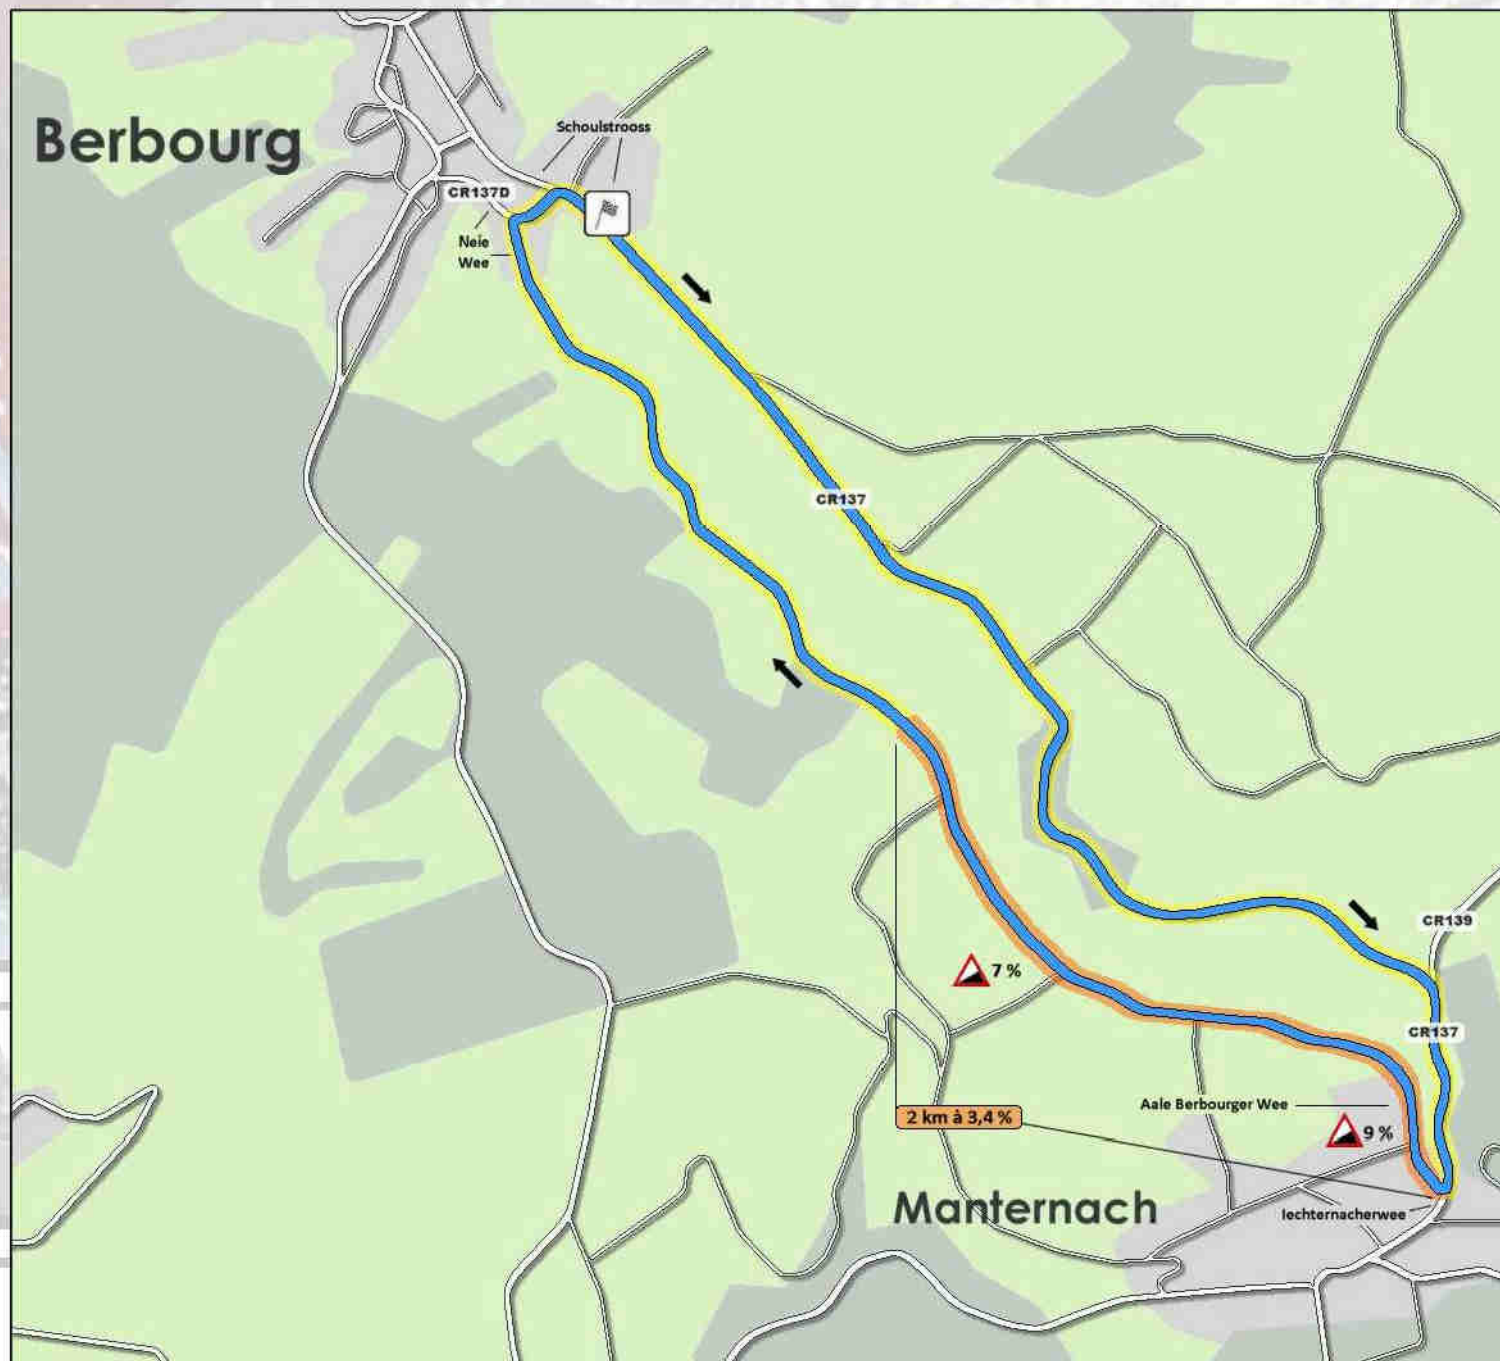

Course 1 (7,5 km) :

CATEGORIES AND TIMES

FRIDAY, JUNE 24, 2016

Time-trial all categories

16h30 – 21h00

MAP AND PROFILE

DETAILED COURSE

km	Altitude	Place / road	Crossroads	Remark
0	269 m	BERBOURG		Start in front of Centre Beaufepaire
		CR137 Schoulstrooss	road to Lellig	↑
3,2	221 m	CR137 x CR139		
		CR137 from Berbourg	CR139 to Lellig	↑
		CR137 to Manternach		
3,7	222 m	MANTERNACH		
		CR137 lechternacherwee	Aale Berbourger Wee	⚠ ⚠ →
		Aale Berbourger Wee	road to Manternach	↑
7,3	269 m	BERBOURG		
		Neie Wee	CR137D Neie Wee	⚠ →
		CR137D Neie Wee	CR137 Schoulstrooss	⚠ →
7,5	269 m	CR137 Schoulstrooss		Finish in front of Centre Beaufepaire

DANGEROUS POINTS

3,7	222 m	MANTERNACH		
		CR137 lechternacherwee	Aale Berbourger Wee	⚠ ⚠ →
7,3	269 m	BERBOURG		
		Neie Wee	CR137D Neie Wee	⚠ →