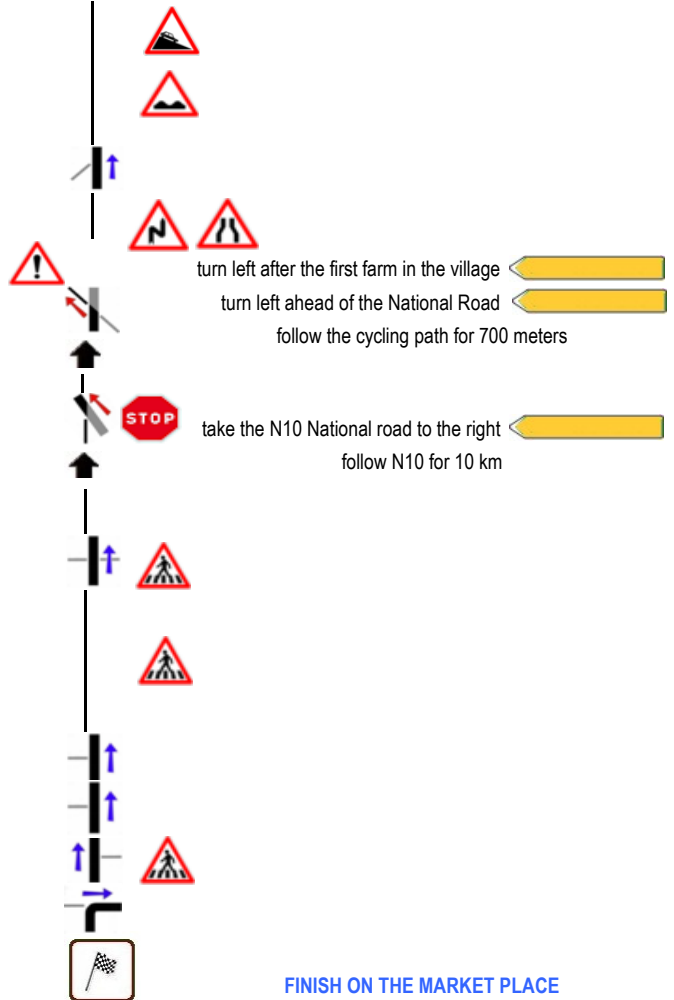

FINISH ON THE MARKET PLACE