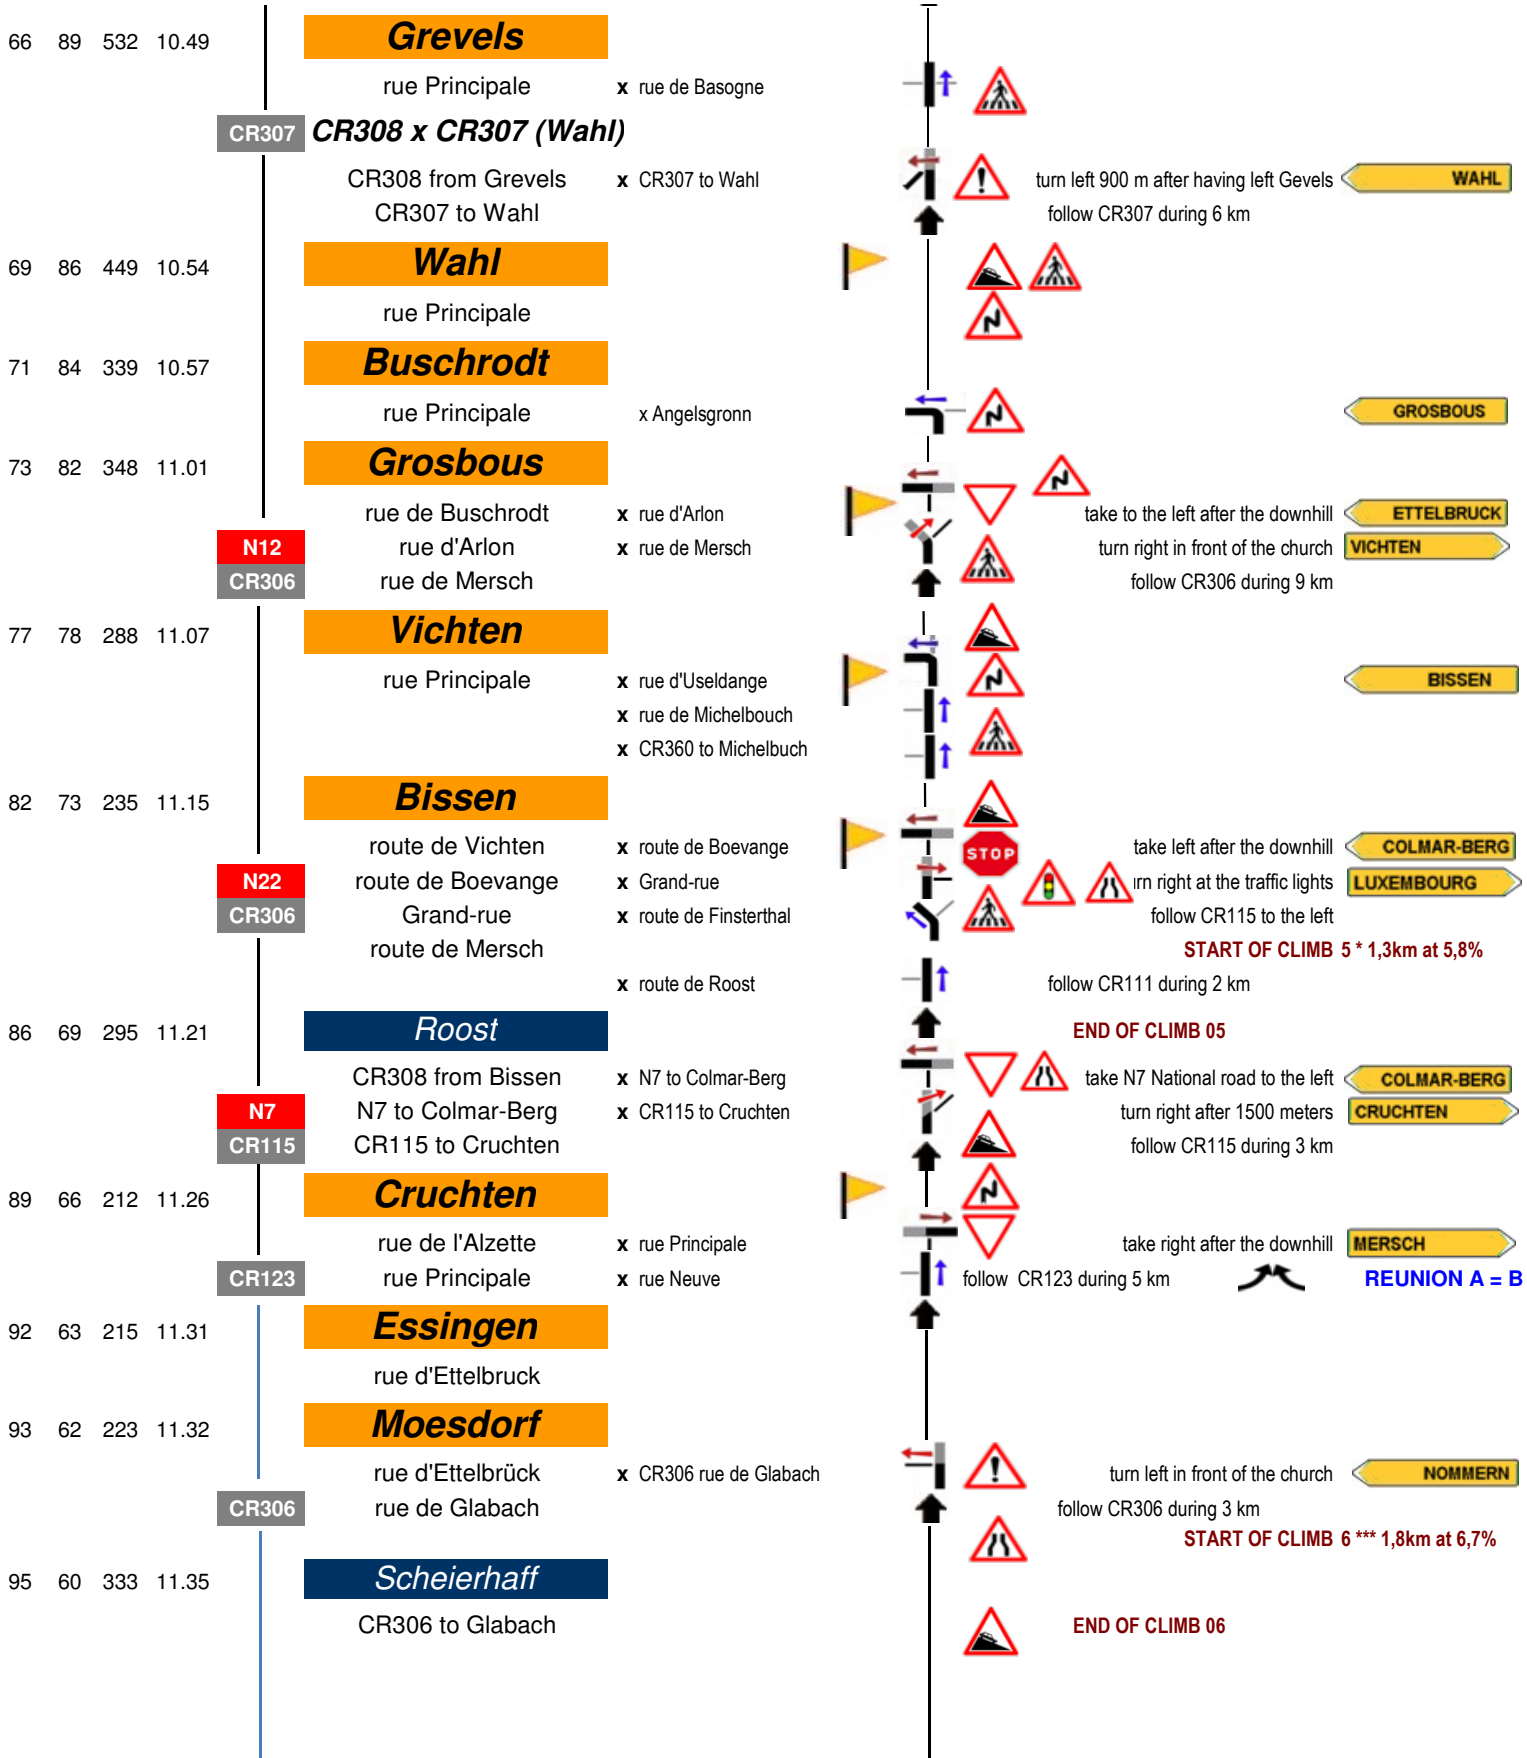

COURSE A

155

km

Start

09 h 00

o'clock on the market place in Echternach

km + km -	Alt.	Time	Road	Place / street	Crossroads	Direction / Remark
0 155 160	09.00		Echternach	place du Marché route de Luxembourg rue Maximilien rue Ermesinde route de Diekirch route de Berdorf		PROVISIONAL START <i>neutralized course for 2 kilometres</i>
4 151 371	09.12		Berdorf	rue d'Echternach rue de Grundhof	x rue de Consdorf	SHARP START NEXT TO HOTEL BEL-AIR AFTER TAKING THE ROAD TO BERDORF follow CR364 during 4 km START OF CLIMB 1 *** 4km at 5% END OF CLIMB 01 take right in front of Hotel Kinnen follow CR364 during 4 km GRUNDHOF
8 147 187	09.18		Vugelsmillen	CR364 from Berdorf CR121 to Grundhof	x CR121 to Grundhof x CR364 to Beaufort	FAST AND TWISTY DOWNHILL turn right after the downhill follow CR121 during 2 km GRUNDHOF GRUNDHOF
10 145 173	09.21		Grundhof	route de Beaufort route de Dillingen	x route de Dillingen	take the N10 National road to the left follow N10 and then N19 during 16 km DIEKIRCH
13 142 177	09.26		Dillingen	route de Grundhof route de Reisdorf	x route de Beaufort	
17 138 180	09.32		Wallendorf-pont	Echternacherstrooss	x Grenzwee	
19 136 195	09.35		Reisdorf	route de la Sûre	x rue de l'Ernz x N10 to Hoesdorf	
22 133 186	09.40		Moestroff	N19 to Diekirch		
24 131 189	09.43		Bettendorf	route de Diekirch	x rue d'Eppeldorf	traffic islands
26 129 192	09.46		Bleesbreck	N19 from Bettendorf N17 to Vianden	x N17 to Diekirch x CR354 to Longsdorf	first exit roundabout follow N17 during 1 km VIANDEN
27 128 202	09.48		Seltz	N17 to Vianden CR353 to Bastendorf	x CR353 to Bastendorf	take the CR353 to the left follow CR353 during 8 kilometres BASTENDORF
29 126 221	09.51		Bastendorf	Haaptstrooss	x CR352 Op der Tomm	START OF CLIMB 2 *** 12km at 2,5%

COURSE A

155

km

66 89 532 10.49

Grevels

rue Principale x rue de Basogne

CR307 **CR308 x CR307 (Wahl)**

CR308 from Grevels x CR307 to Wahl
CR307 to Wahl