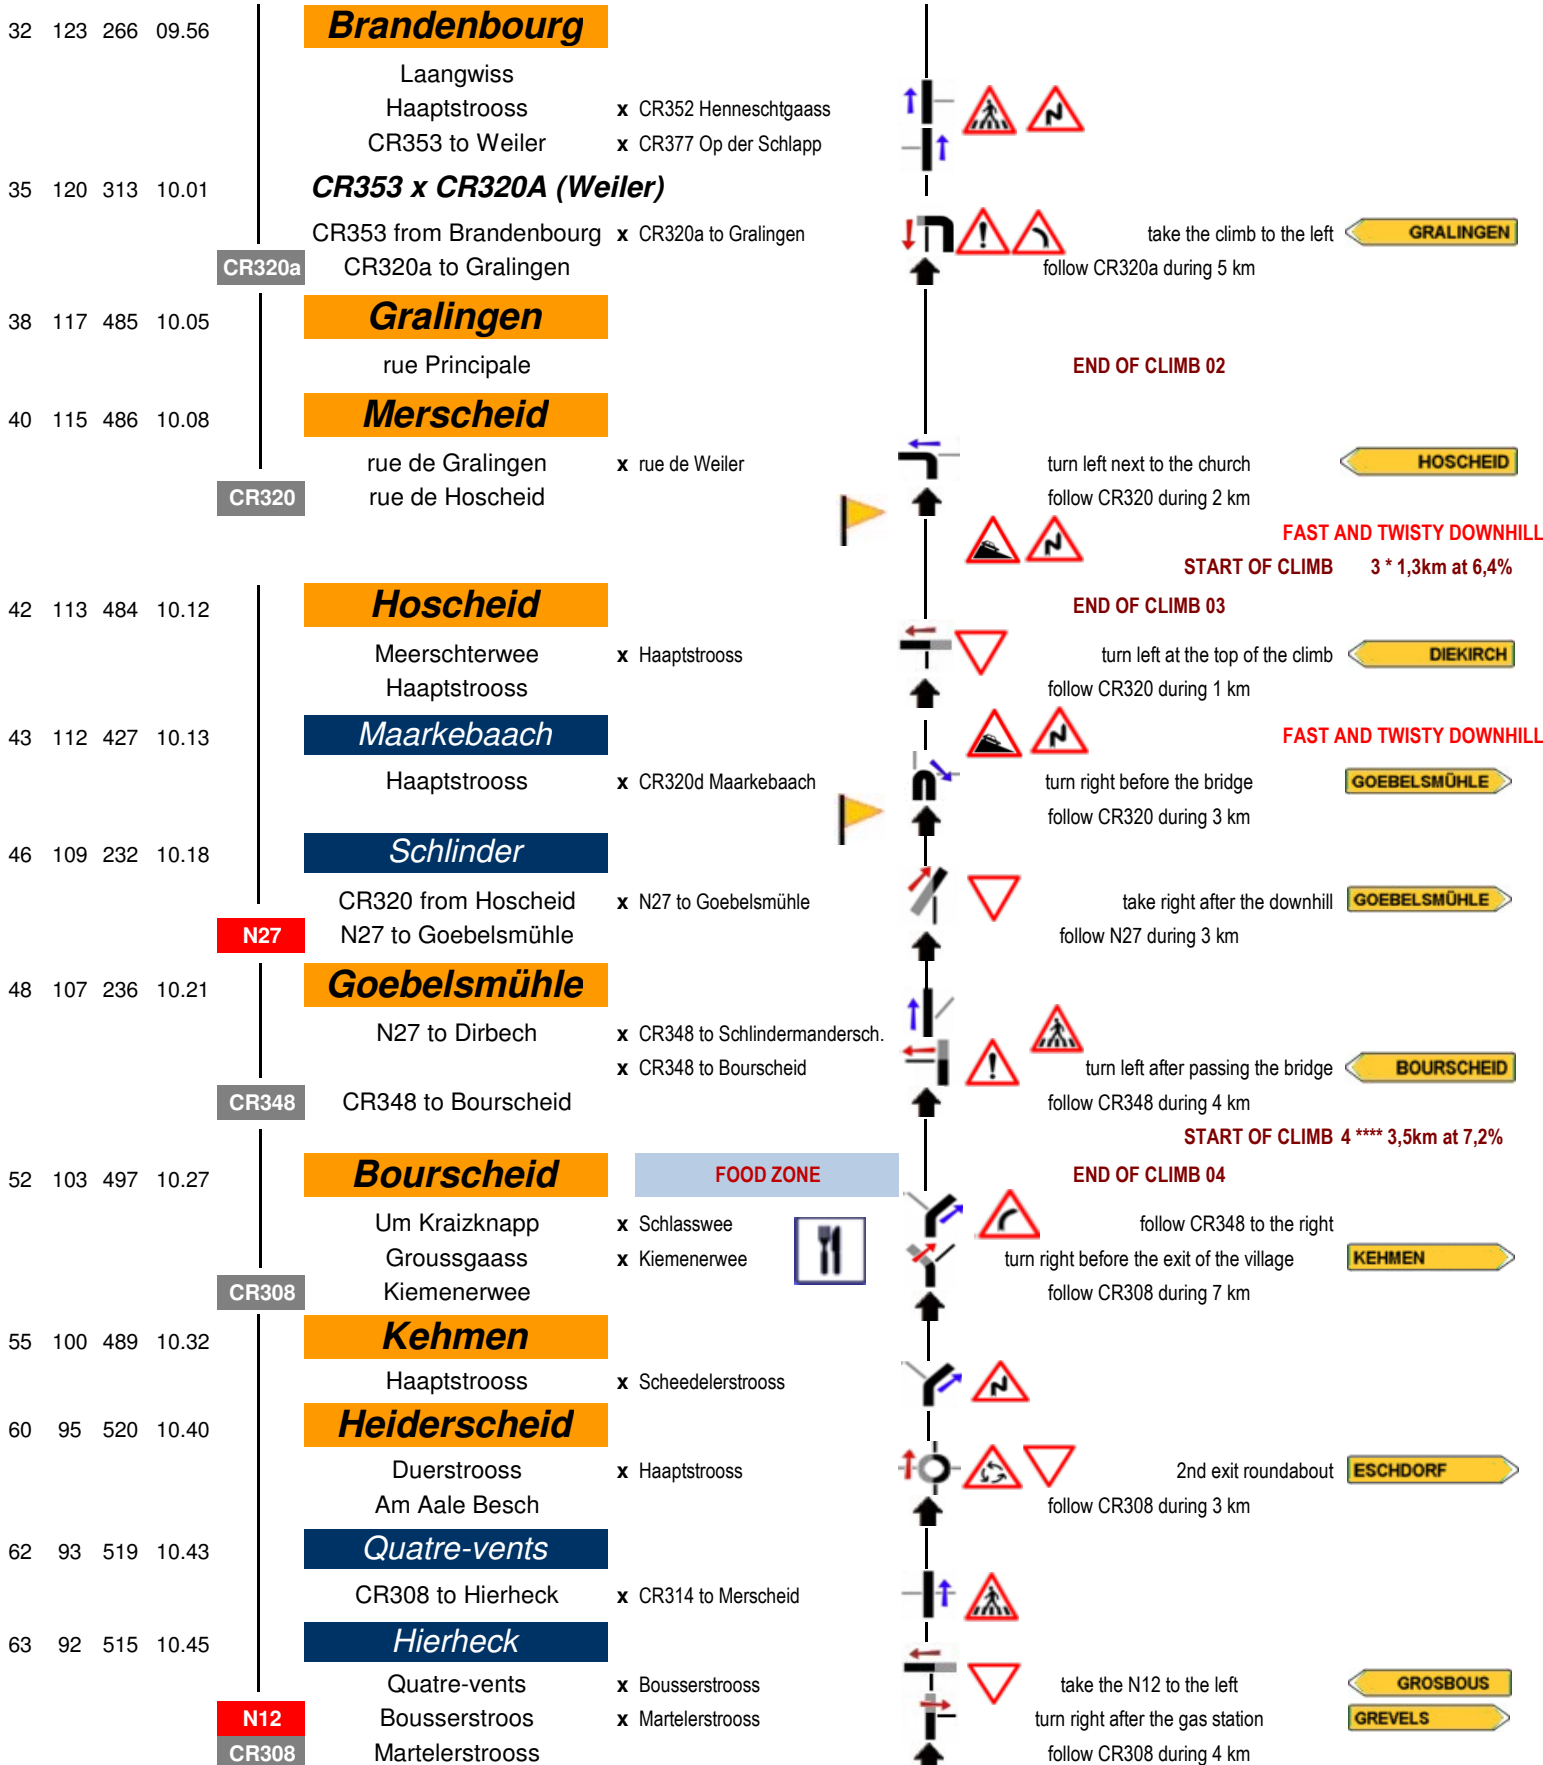

COURSE A

155

km